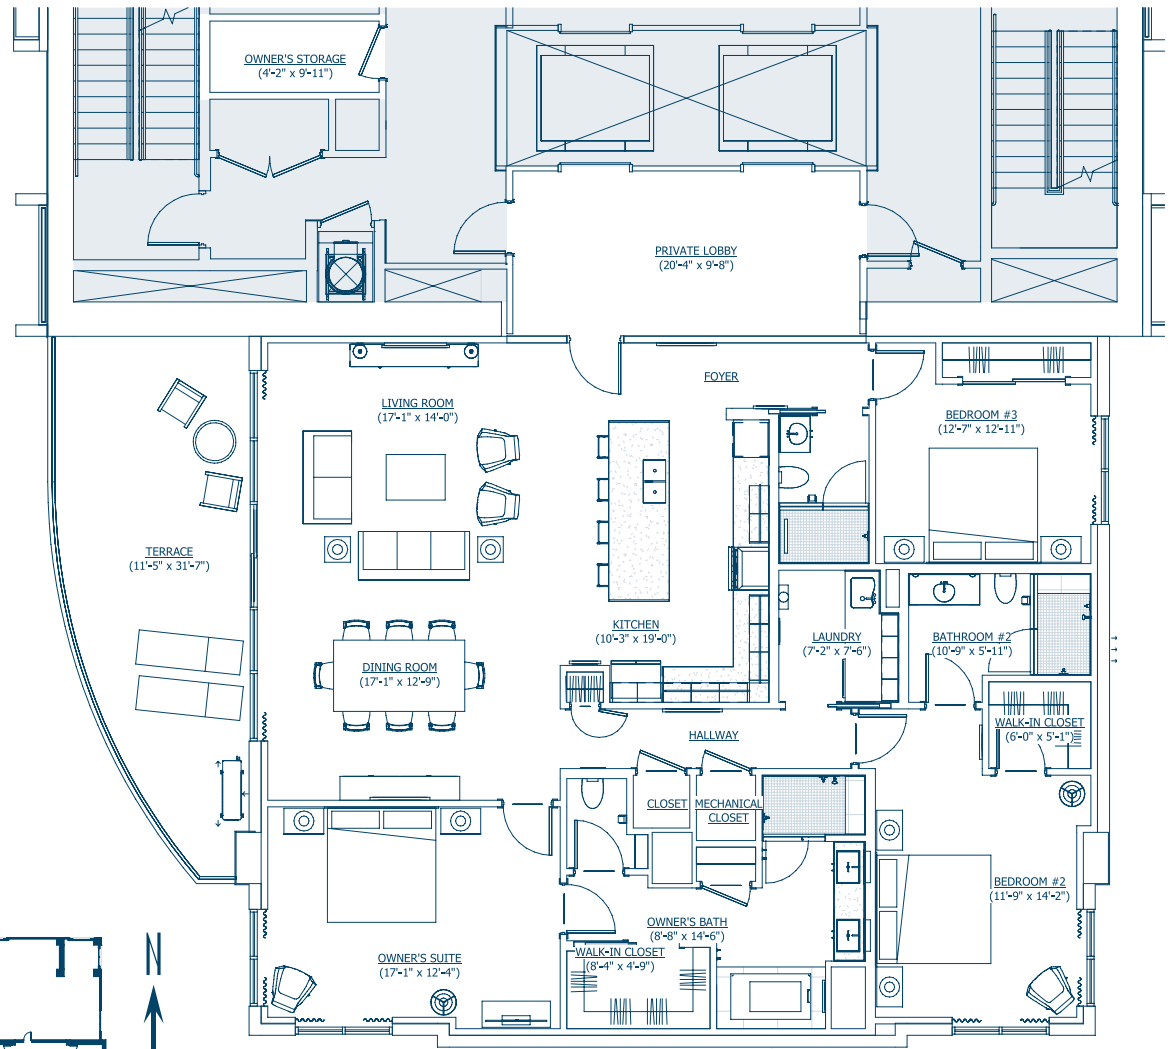

SKY SOUTH

3 BED / 3 BATH

SF Area:

Conditioned 2,199

Terrace 311

Total Living 2,510

Broker Participation is welcomed and encouraged.

ORAL REPRESENTATIONS CANNOT BE RELIED UPON AS CORRECTLY STATING REPRESENTATIONS OF THE SELLER. FOR CORRECT REPRESENTATIONS, MAKE REFERENCE TO THE DOCUMENTS REQUIRED BY SECTION 718.503, FLORIDA STATUTES, TO BE FURNISHED BY A SELLER TO A BUYER OR LESSEE.